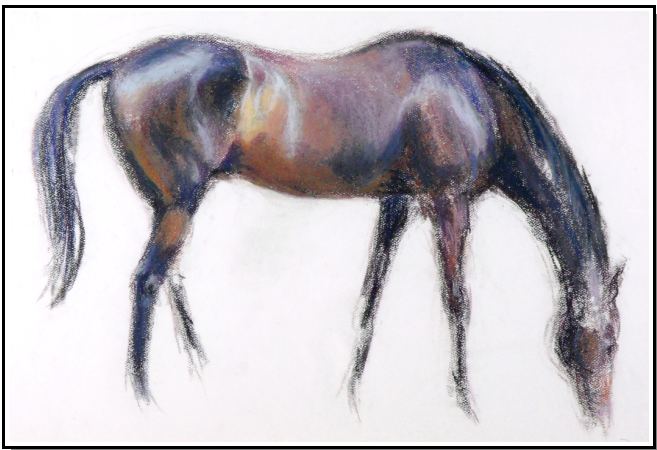

Taj #8 Catalog Cover, (not available)
27" x 24" framed under glass
Print only 19" x 13", matted 26" x 20"

Taj #10 Profile, (not available)
31" x 25" framed under glass
Print only 19" x 13", matted 26" x 20"