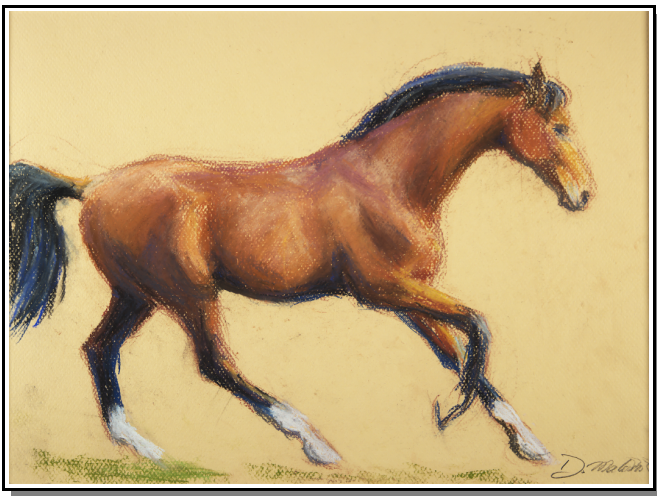

Banner #1, \$200
29" x 20" matted

Bogart #1, \$400
23" x 16" matted

Banner #2, \$200
29" x 20" matted

Tuscany, \$800
21" x 18" framed under glass

Bogart at Hampshire Farms, (not available)
27" x 20" matted
Print only 19" x 13"

Julia Dodd Creek, \$1000
27" x 20" framed under glass

Horses in Action #1, \$200
Original & Print 16" x 12", matted 20"x16"

Horses in Action #4, \$200
Original & Print 16" x 12", matted 20"x16"

Horses in Action #2, \$200
Original & Print 16" x 12", matted 20"x16"