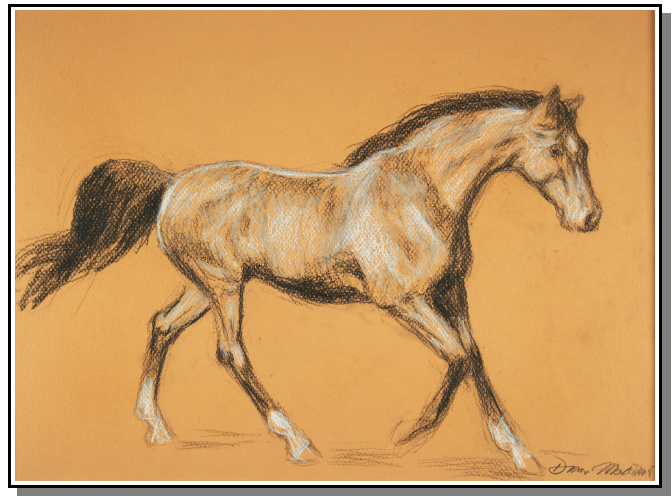

Banner #1, \$200
29" x 20" matted

Bogart #1, \$400
23" x 16" matted

Banner #2, \$200
29" x 20" matted

Tuscany, \$800
21" x 18" framed under glass

Bogart at Hampshire Farms, (not available)
27" x 20" matted
Print only 19" x 13"

Julia Dodd Creek, \$1000
27" x 20" framed under glass

Horses in Action #1, \$200
Original & Print 16" x 12", matted 20"x16"

Horses in Action #4, \$200
Original & Print 16" x 12", matted 20"x16"

Horses in Action #2, \$200
Original & Print 16" x 12", matted 20"x16"