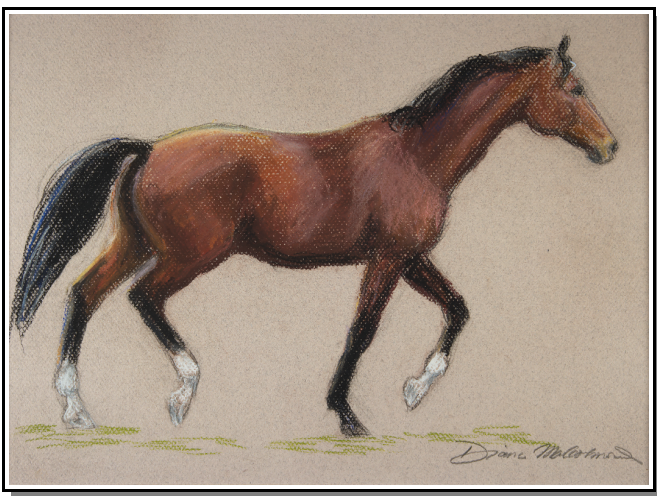

Banner #1, \$200
29" x 20" matted

Bogart #1, \$400
23" x 16" matted

Banner #2, \$200
29" x 20" matted

Tuscany, \$800
21" x 18" framed under glass

Bogart at Hampshire Farms, (not available)
27" x 20" matted
Print only 19" x 13"

Julia Dodd Creek, \$1000
27" x 20" framed under glass

Horses in Action #1, \$200
Original & Print 16" x 12", matted 20"x16"

Horses in Action #4, \$200
Original & Print 16" x 12", matted 20"x16"

Horses in Action #2, \$200
Original & Print 16" x 12", matted 20"x16"

Horses in Action #5, \$200
Original & Print 16" x 12", matted 20"x16"

Horses in Action #3, \$200
Original & Print 16" x 12", matted 20"x16"

Horses in Action #6, \$200
Original & Print 16" x 12", matted 20"x16"