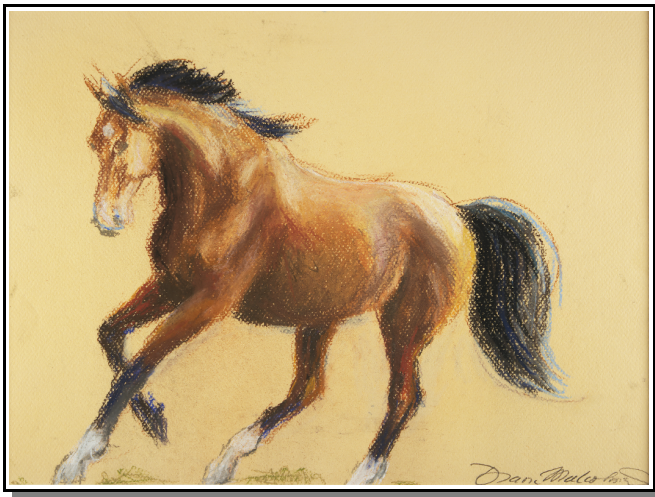

Banner #1, \$200
29" x 20" matted

Bogart #1, \$400
23" x 16" matted

Banner #2, \$200
29" x 20" matted

Tuscany, \$800
21" x 18" framed under glass

Bogart at Hampshire Farms, (not available)
27" x 20" matted
Print only 19" x 13"

Julia Dodd Creek, \$1000
27" x 20" framed under glass

Horses in Action #1, \$200
Original & Print 16" x 12", matted 20"x16"

Horses in Action #4, \$200
Original & Print 16" x 12", matted 20"x16"

Horses in Action #2, \$200
Original & Print 16" x 12", matted 20"x16"

Horses in Action #5, \$200
Original & Print 16" x 12", matted 20"x16"

Horses in Action #3, \$200
Original & Print 16" x 12", matted 20"x16"

Horses in Action #6, \$200
Original & Print 16" x 12", matted 20"x16"