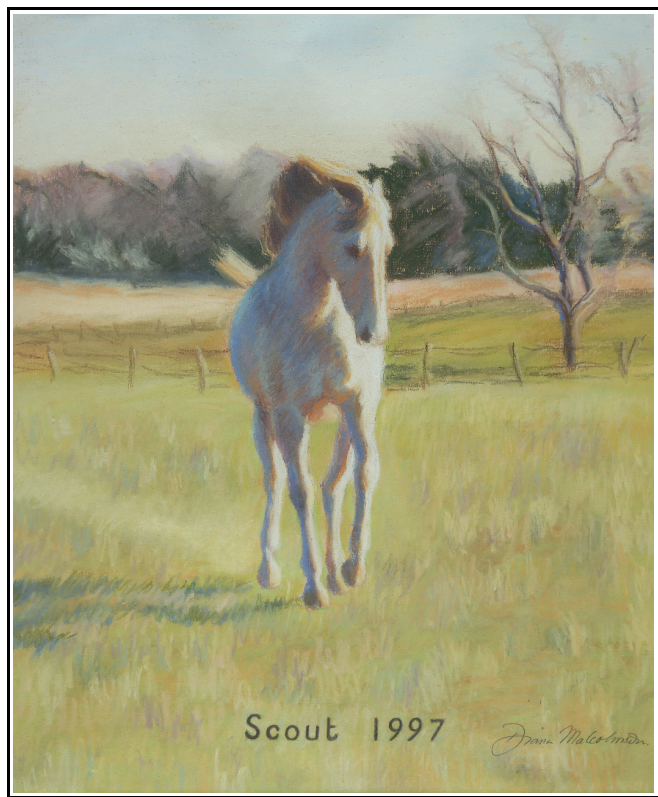

Horses in Action #17, \$200
Original & Print 16"x12", matted 20"x16"

Horses in Action #16, (not available)
Print only 16" x 12", matted 20"x16"

Monarch, \$400
23" x 16" matted

Windy, \$400
23" x 16" matted

Windy & Monarch, (not available)
Print only 19" x 13", matted 26" x 20"

Scout, \$800
19" x 22" framed under glass

Valentina, (not available)
24" x 29" framed under glass
Print only 19" x 13", matted 26" x 20"