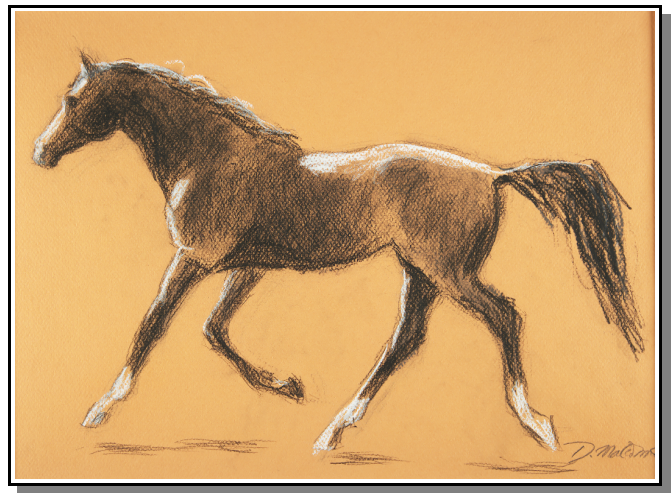

Banner #1, \$200
29" x 20" matted

Bogart #1, \$400
23" x 16" matted

Banner #2, \$200
29" x 20" matted

Tuscany, \$800
21" x 18" framed under glass

Bogart at Hampshire Farms, (not available)
27" x 20" matted
Print only 19" x 13"

Julia Dodd Creek, \$1000
27" x 20" framed under glass

Horses in Action #1, \$200
Original & Print 16" x 12", matted 20"x16"

Horses in Action #4, \$200
Original & Print 16" x 12", matted 20"x16"

Horses in Action #2, \$200
Original & Print 16" x 12", matted 20"x16"

Horses in Action #5, \$200
Original & Print 16" x 12", matted 20"x16"

Horses in Action #3, \$200
Original & Print 16" x 12", matted 20"x16"

Horses in Action #6, \$200
Original & Print 16" x 12", matted 20"x16"